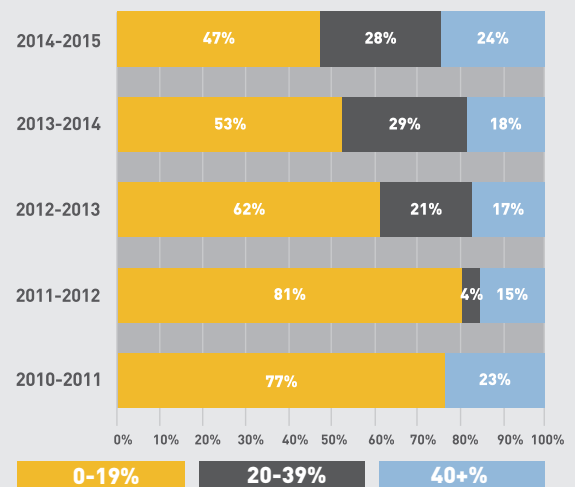

KIDS OF STEEL SCHOOLS LISTED BY FREE AND REDUCED LUNCH PARTICIPATION

As a free program, Kids of STEEL is gaining low-income schools at a rapid rate. This is a great resource for schools to provide additional exercise and nutrition options to families.