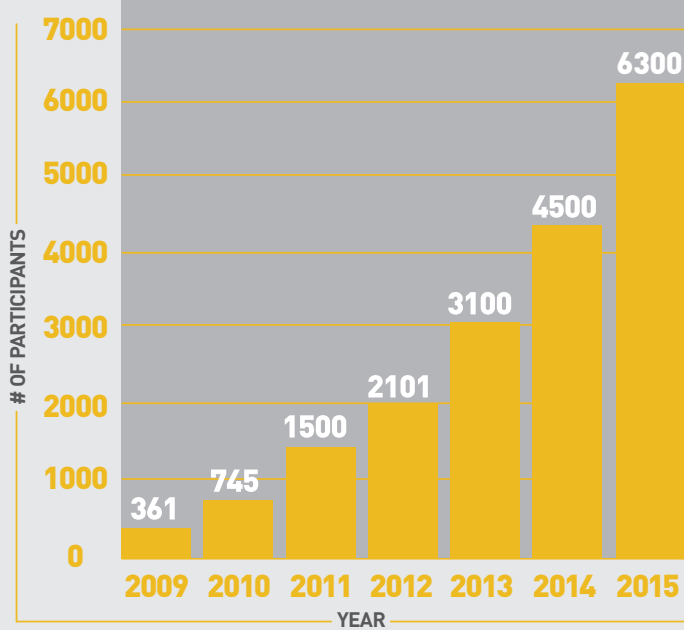

KIDS OF STEEL

GROWTH OF KIDS MARATHON

THE EVOLUTION OF PROGRAM PARTICIPATION

YEAR	KIDS of STEEL ORGANIZATIONS	KIDS of STEEL PARTICIPANTS	PARTICIPANTS in KIDS MARATHON
2010-2011	15	636	1,500
2011-2012	29	1,705	2,101
2012-2013	50	2,728	3,100
2013-2014	80	4,318	4,500
2014-2015	121	6,572	6,300

PARTICIPATING COUNTIES

Official Kids of STEEL schools/organizations can be found in ten counties throughout Southwestern Pennsylvania.

KIDS OF STEEL SCHOOLS LISTED BY FREE AND REDUCED LUNCH PARTICIPATION